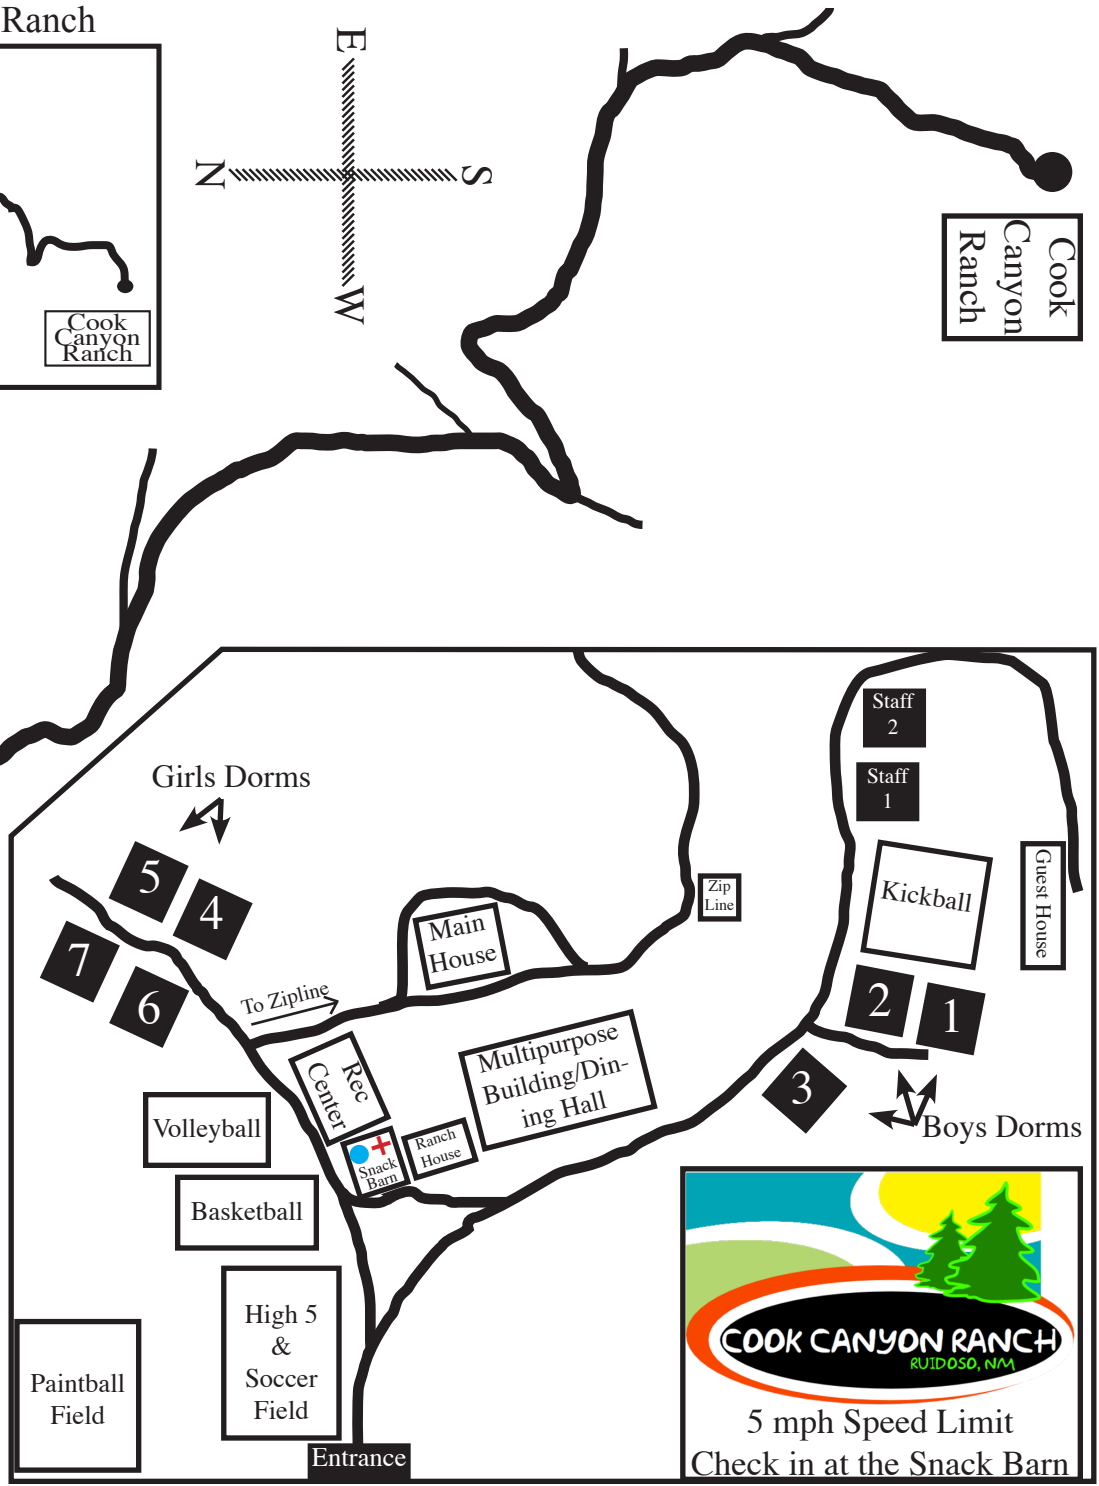

Overview from Wal-Mart in Ruidoso Downs to Cook Canyon Ranch

Cook Canyon Ranch

70

Exit Forest Rd 443  
4.2 Miles to Cook Canyon Ranch

5 mph Speed Limit  
Check in at the Snack Barn

● Office      + Nurse