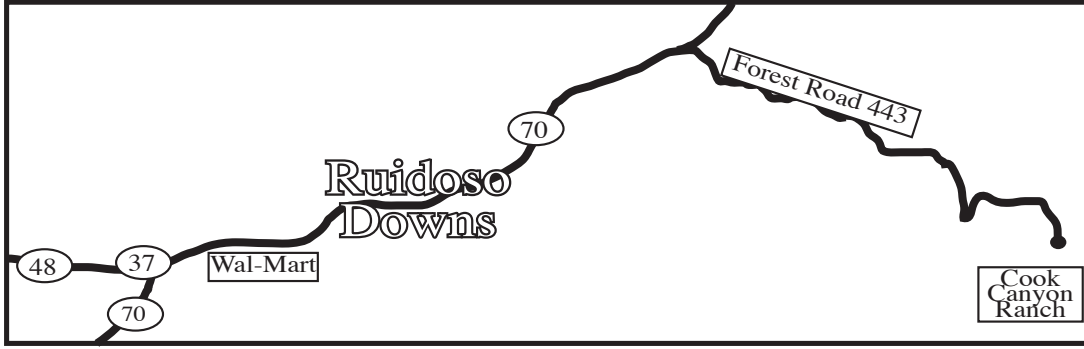

Overview from Wal-Mart in Ruidoso Downs to Cook Canyon Ranch

Cook Canyon Ranch

70

Exit Forest Rd 443  
4.2 Miles to Cook Canyon Ranch

5 mph Speed Limit  
Check in at the Snack Barn

● Office      + Nurse